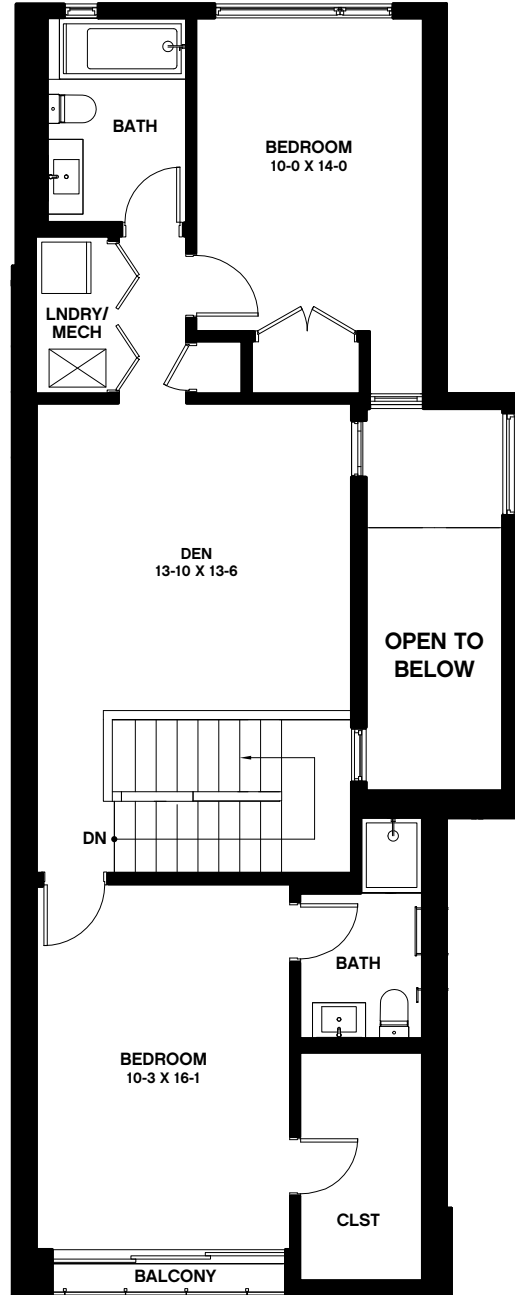

# Carriage Homes

**Type**

Carriage Home C

• 1,610 Interior Sq. Ft.

• 260 Exterior Sq. Ft.

• 2 Full Bathrooms

• 2 Bedrooms

• Garden Space

• Courtyard Access

• 1 Car Attached Private Garage

**First Floor**

**Second Floor**