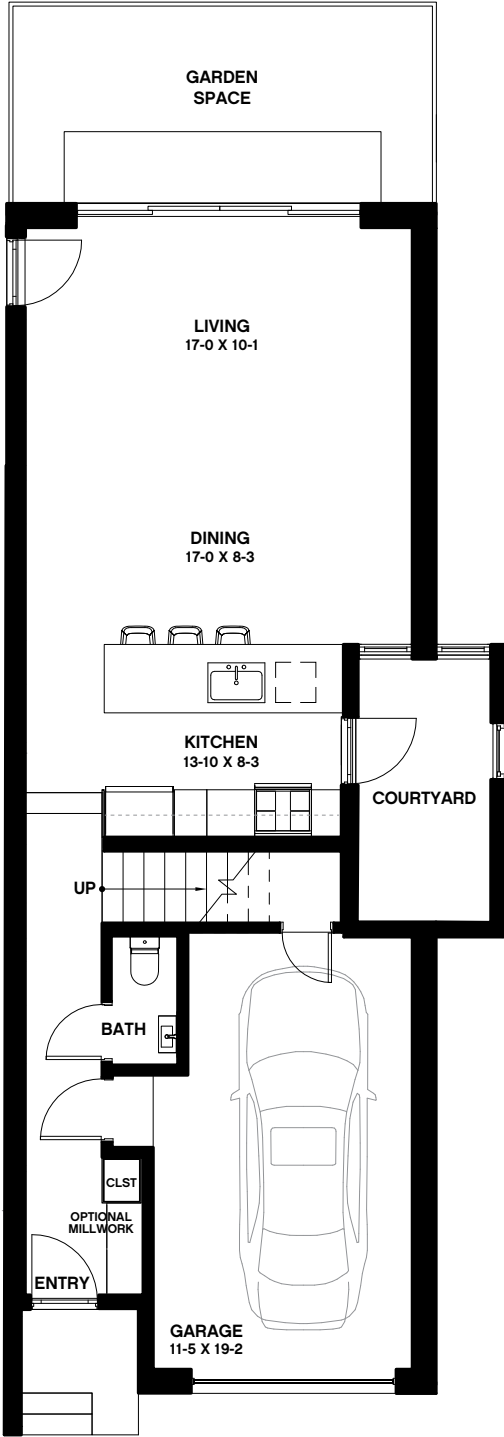

# Carriage Homes

**Type**

Carriage Home C

• 1,610 Interior Sq. Ft.

• 260 Exterior Sq. Ft.

• 2 Full Bathrooms

• 2 Bedrooms

• Garden Space

• Courtyard Access

• 1 Car Attached Private Garage

**First Floor**

**Second Floor**