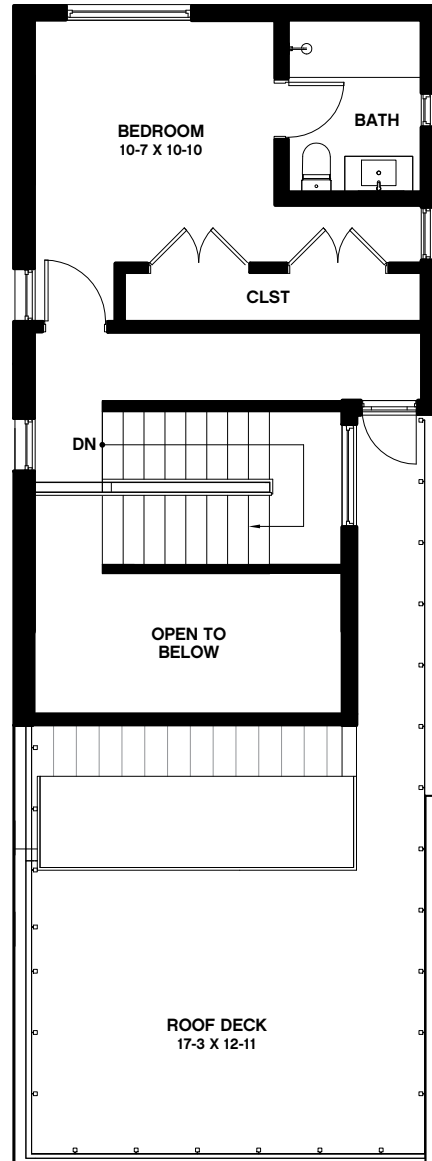

Carriage Homes

Type

Carriage Home A1

• 1,810 Interior Sq. Ft.

• 350 Exterior Sq. Ft.

• 3 Full Bathrooms

• 3 Bedrooms

• Rooftop Deck

• 1 Car Attached Private Garage

First Floor

Second Floor

Carriage Homes

Third Floor / Roof Deck