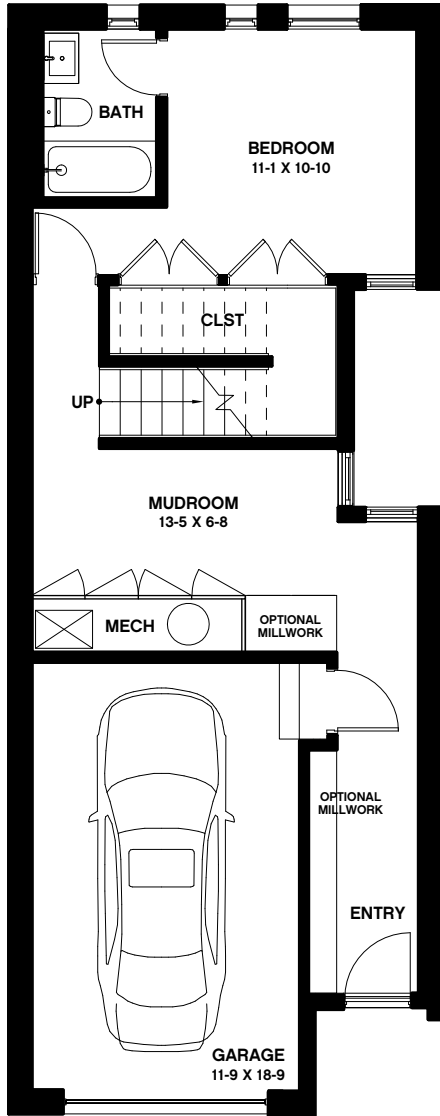

Carriage Homes

Type

Carriage Home A1

• 1,810 Interior Sq. Ft.

• 350 Exterior Sq. Ft.

• 3 Full Bathrooms

• 3 Bedrooms

• Rooftop Deck

• 1 Car Attached Private Garage

First Floor

Second Floor

Carriage Homes

Third Floor / Roof Deck