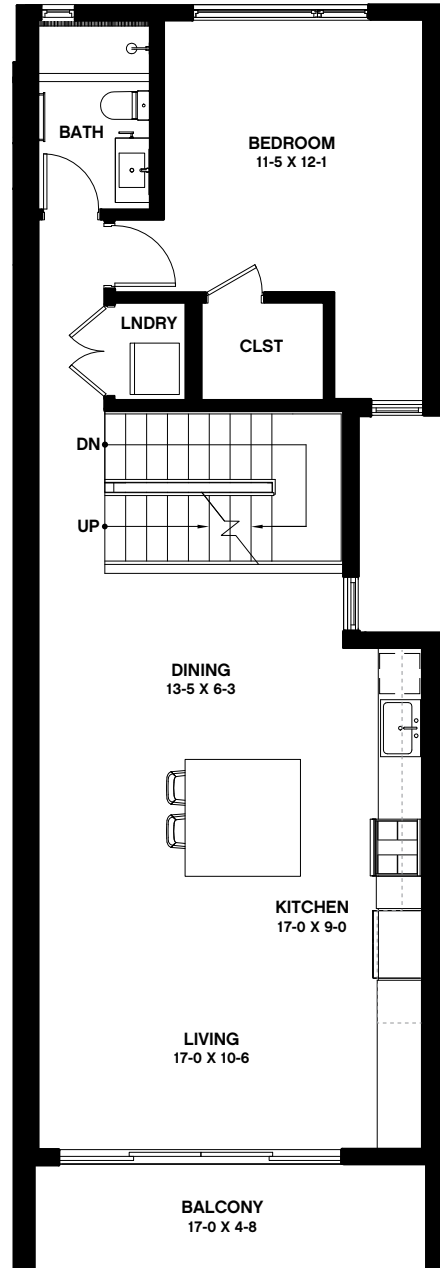

Carriage Homes

Type

Carriage Home A1

• 1,810 Interior Sq. Ft.

• 350 Exterior Sq. Ft.

• 3 Full Bathrooms

• 3 Bedrooms

• Rooftop Deck

• 1 Car Attached Private Garage

First Floor

Second Floor

Carriage Homes

Third Floor / Roof Deck