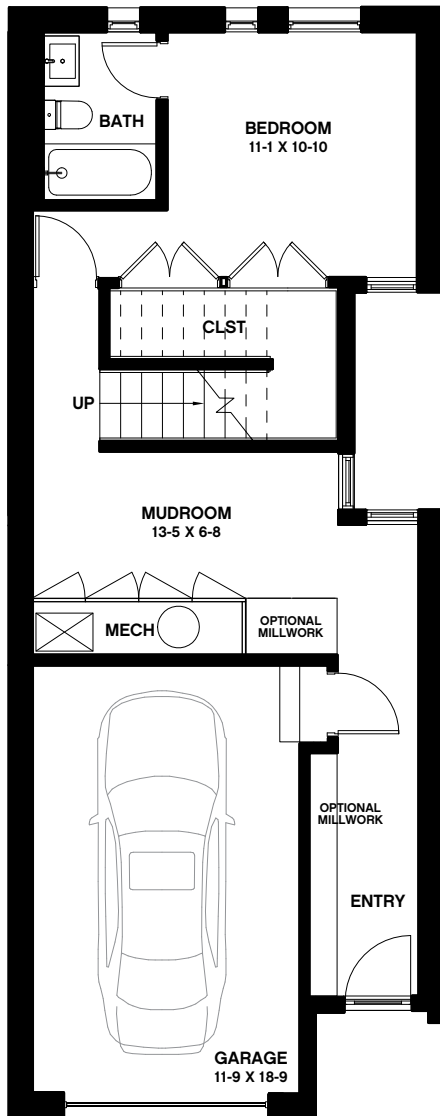

Carriage Homes

Type

Carriage Home A

• 1,460 Interior Sq. Ft.

• 80 Exterior Sq. Ft.

• 2 Full Bathrooms

• 2 Bedrooms

• 1 Car Attached Private Garage

First Floor

Second Floor