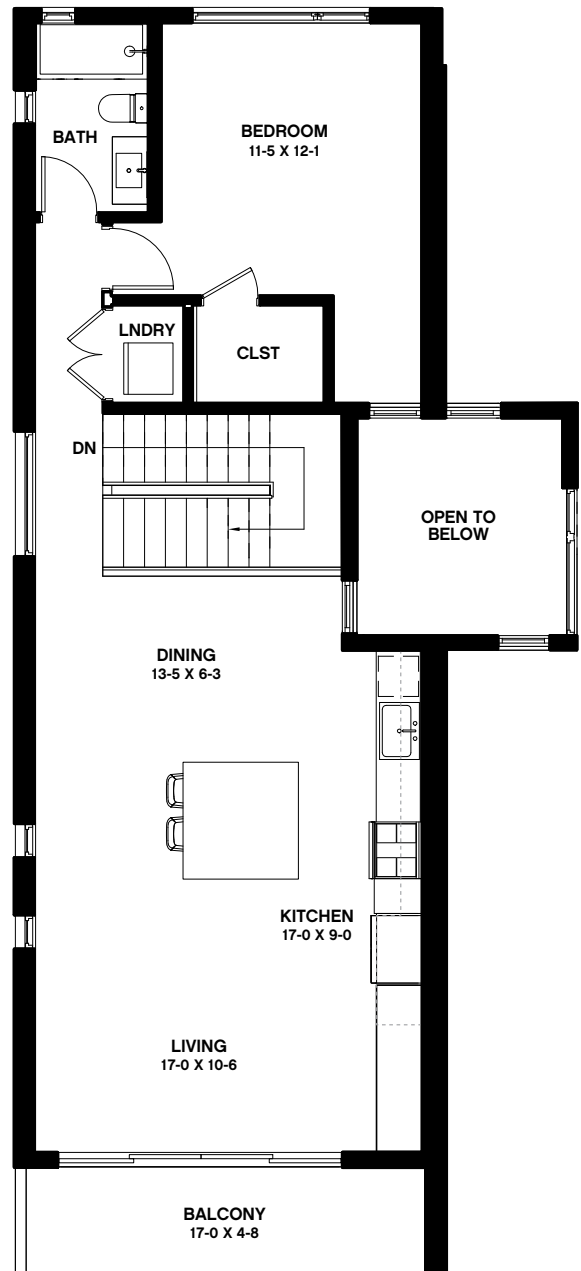

Carriage Homes

Type

Carriage Home A

• 1,460 Interior Sq. Ft.

• 80 Exterior Sq. Ft.

• 2 Full Bathrooms

• 2 Bedrooms

• 1 Car Attached Private Garage

First Floor

Second Floor